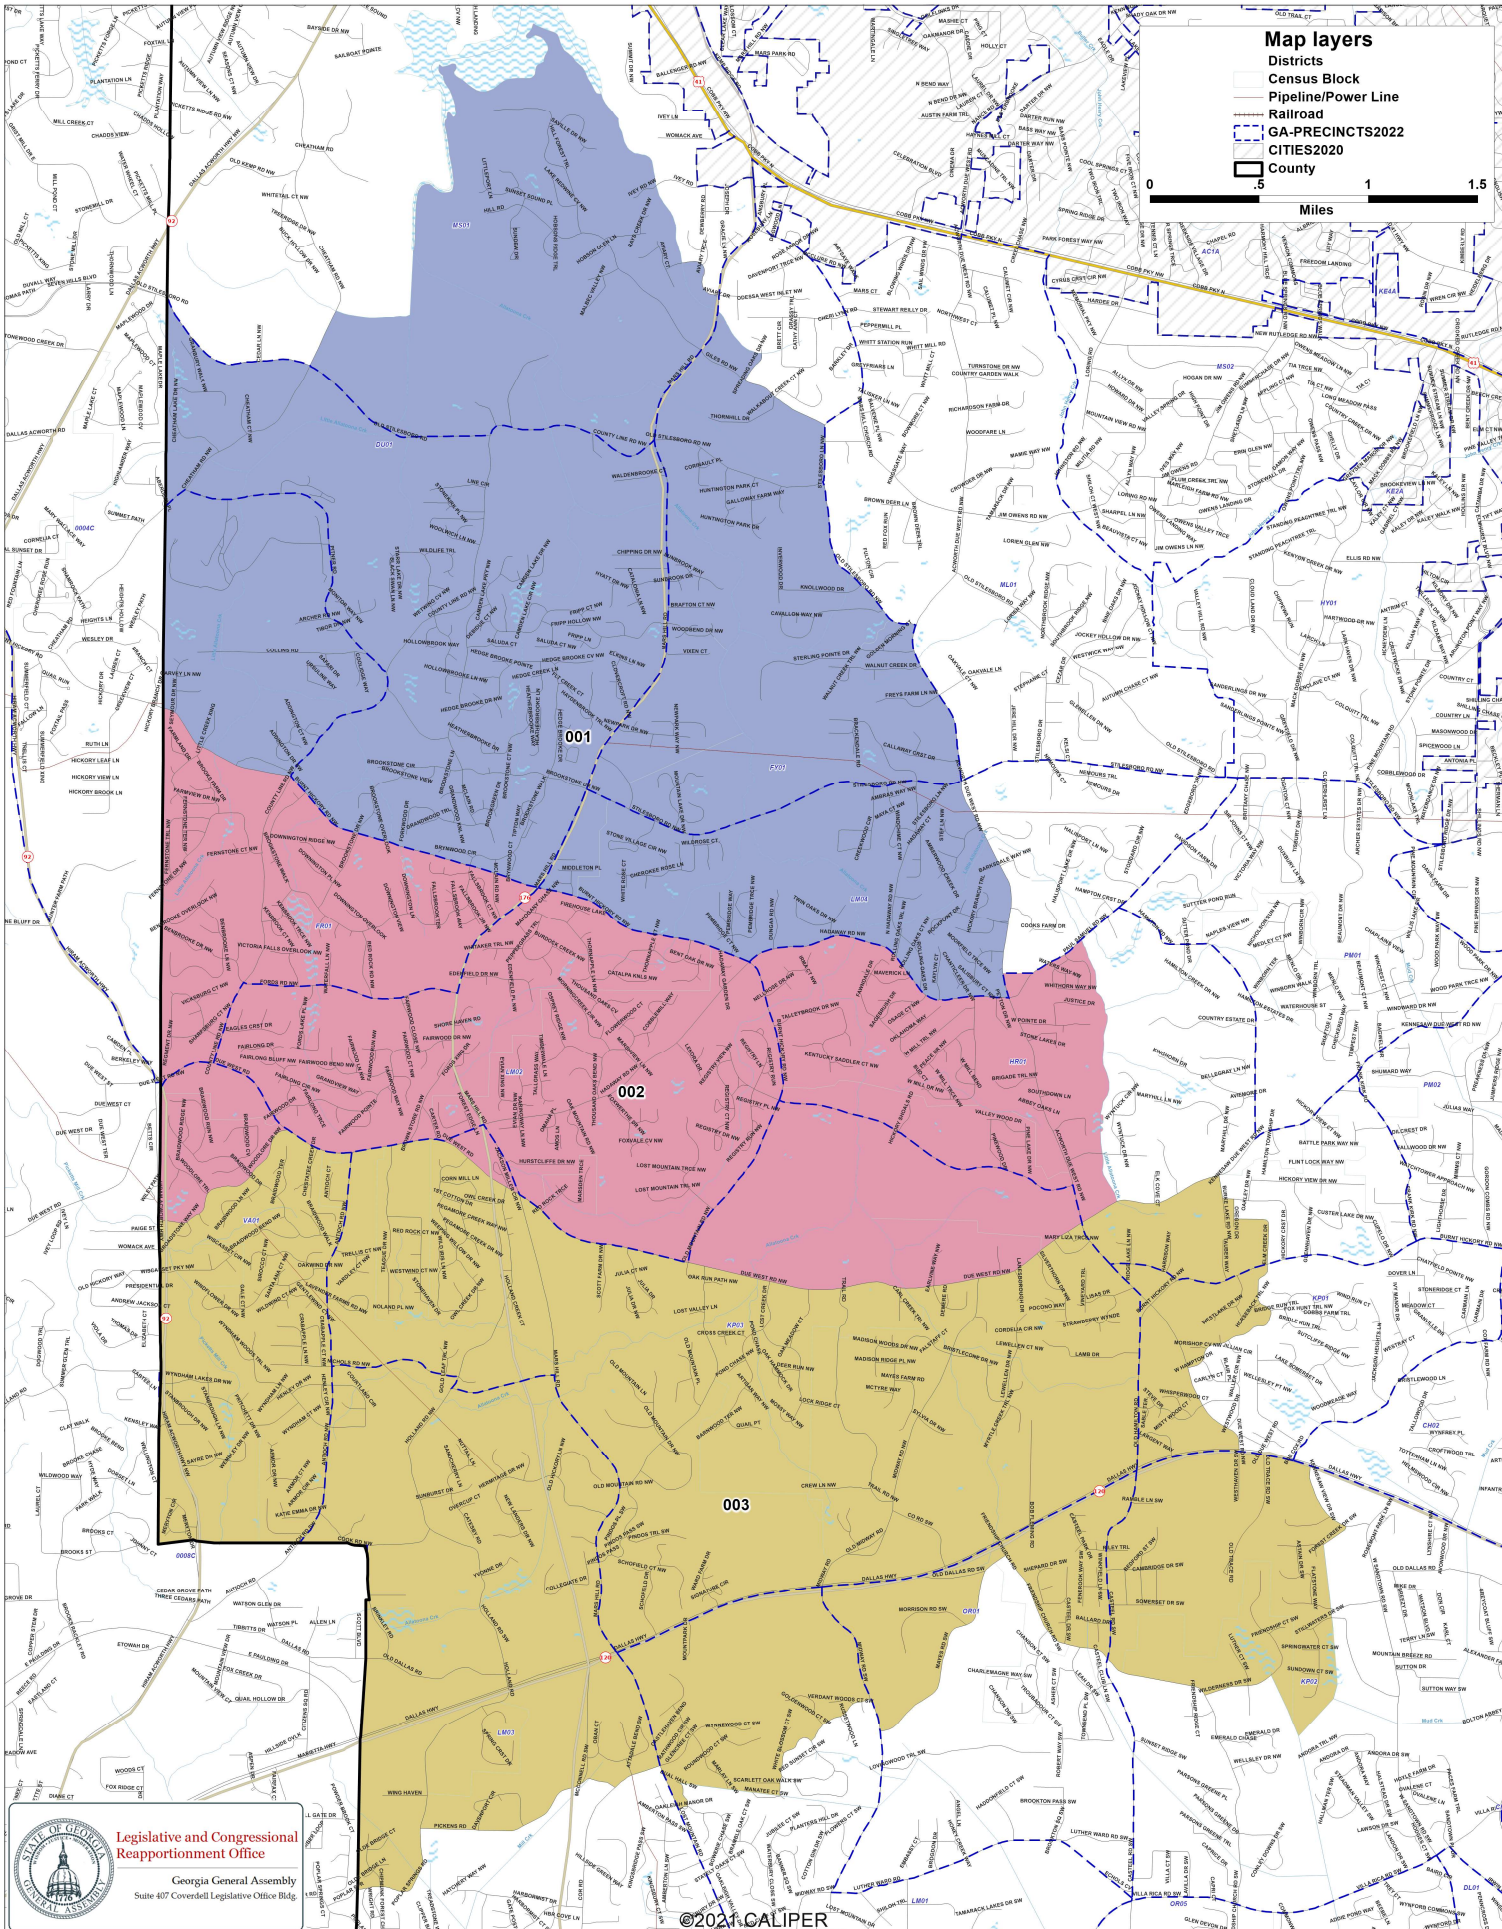

Proposed Municipal Districts of Lost Mountain

Legislative and Congressional
Reapportionment Office
Georgia General Assembly
Suite 407 Covered Legislative Office Bldg